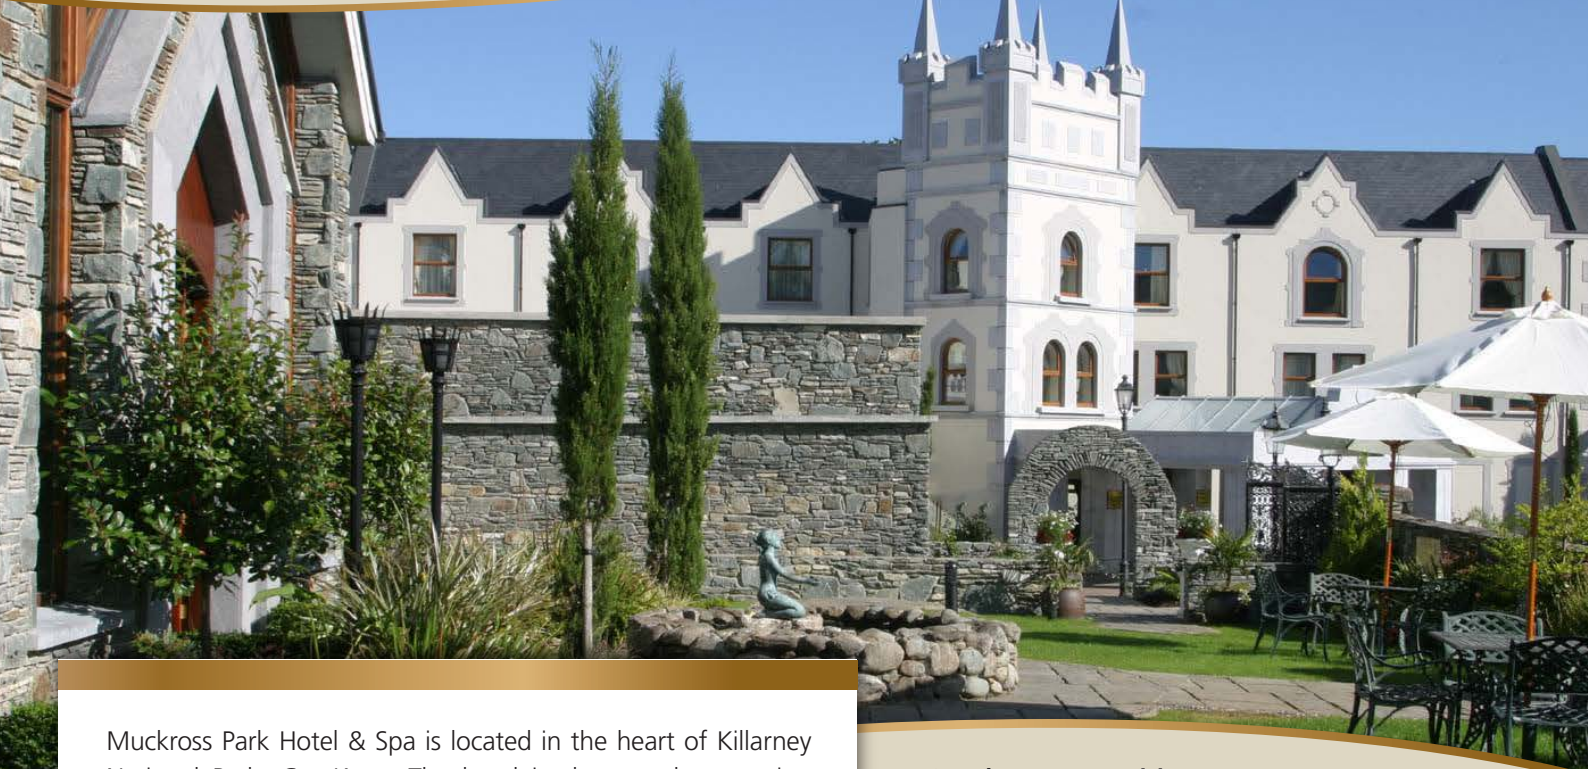

MUCKROSS PARK HOTEL & SPA

In the heart of Killarney National Park

Muckross Park Hotel & Spa is located in the heart of Killarney National Park, Co. Kerry. The hotel is close to the stunning scenery of the Atlantic Ocean, Kerry Mountains and famous Lakes of Killarney. Parts of the hotel date from the late 18th century, the hotel was recently extended in 2006.

The hotel offers 70 Deluxe Bedrooms and Suites with a range of facilities. There is a choice of bars and restaurants as well as the renowned Spa at Muckross.

70 Bedrooms comprising:

- 40 King Double Deluxe / Twin Deluxe
- 20 Superior King / Twin
- 2 Historic Suites
- 5 Junior Suites
- 3 Superior Suites
- Interconnecting bedrooms
- Family rooms

World Luxury
Spa
Awards
WINNER

Located in the heart of Killarney National Park overlooking the Blue Pool River, this unique luxury spa was designed to reflect the architecture and nature of its natural surroundings.

DINING AT MUCKROSS PARK HOTEL

Yew Tree Restaurant is located in the original piano lounge of the hotel. It serves modern Irish dishes in a classical setting. Enjoy Monk's Lounge for afternoon tea or evening drinks. Experience the authentic Jarvey's Rest Pub with casual dining.