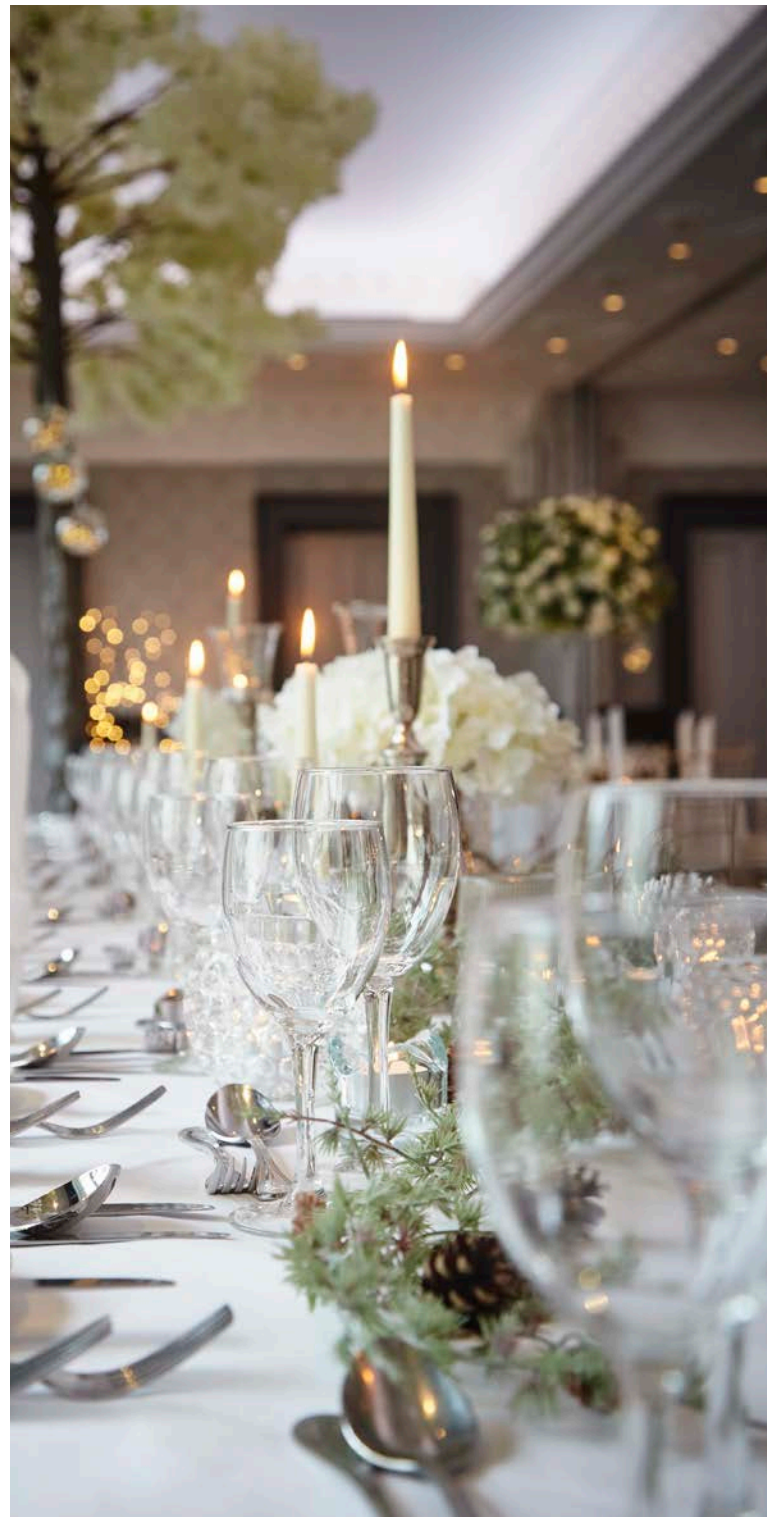

Christmas FINE DINING

A classical dining experience draped in festive luxury.

Celebrate with friends and colleagues in the award-winning Yew Tree Restaurant, in the heart of Killarney National Park. Recognised for its culinary excellence, our Yew Tree Restaurant team will ensure an unforgettable evening.