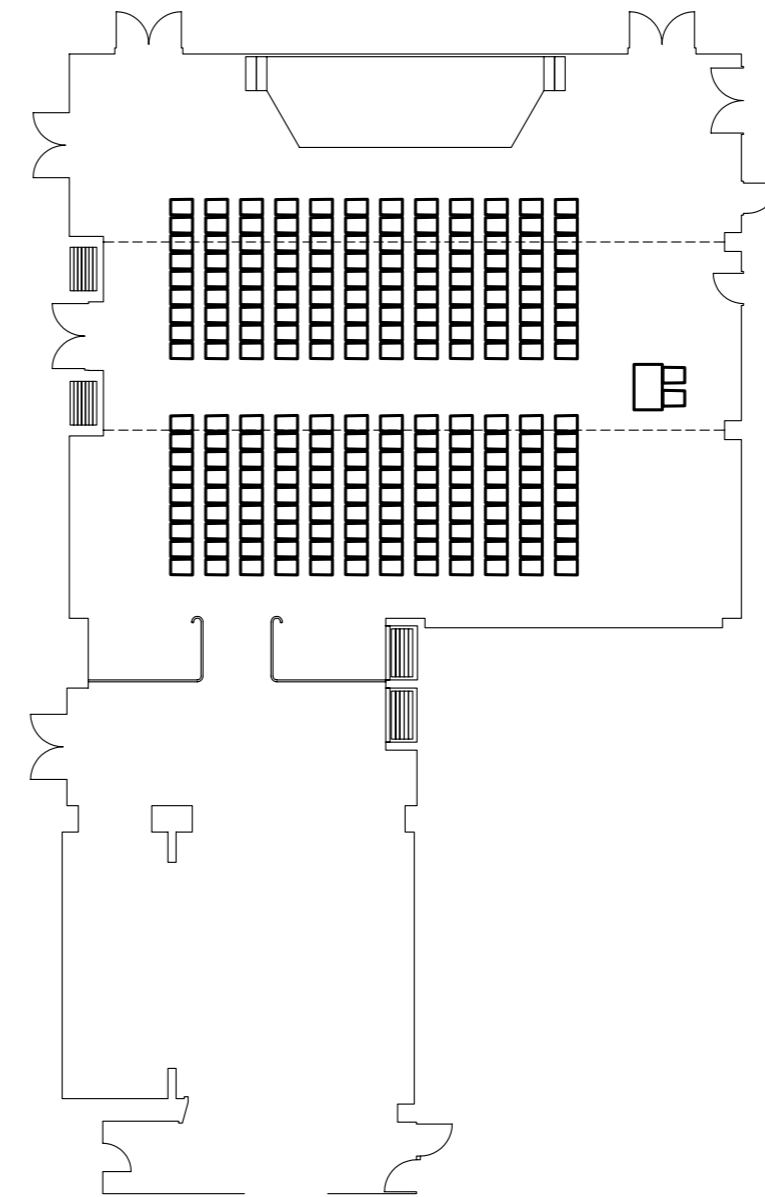

THEATRE LAYOUT

Qty	Model	Description
218	CAPACITY:	CHAIR
01	SYS.9	1200x750mm TABLE

TITLE: MUCKROSS HOUSE HOTEL
MCLAUGHLINS

DRG. REF. No: 5172.01A

DRAWN BY: BHH DATE: 02/12/04

SCALE: 1:200 @A2 SHEET No: 1 No. OF SHEETS: 1

Burgess Furniture Ltd.
Hamworth Trading Estate, Follham, Middlesex TW13 6BH, United Kingdom
Telephone: +44 (0)20 8894 9231 Facsimile: +44 (0)20 8894 2943
Email: sales@burgessfurniture.com Web: www.burgessfurniture.com