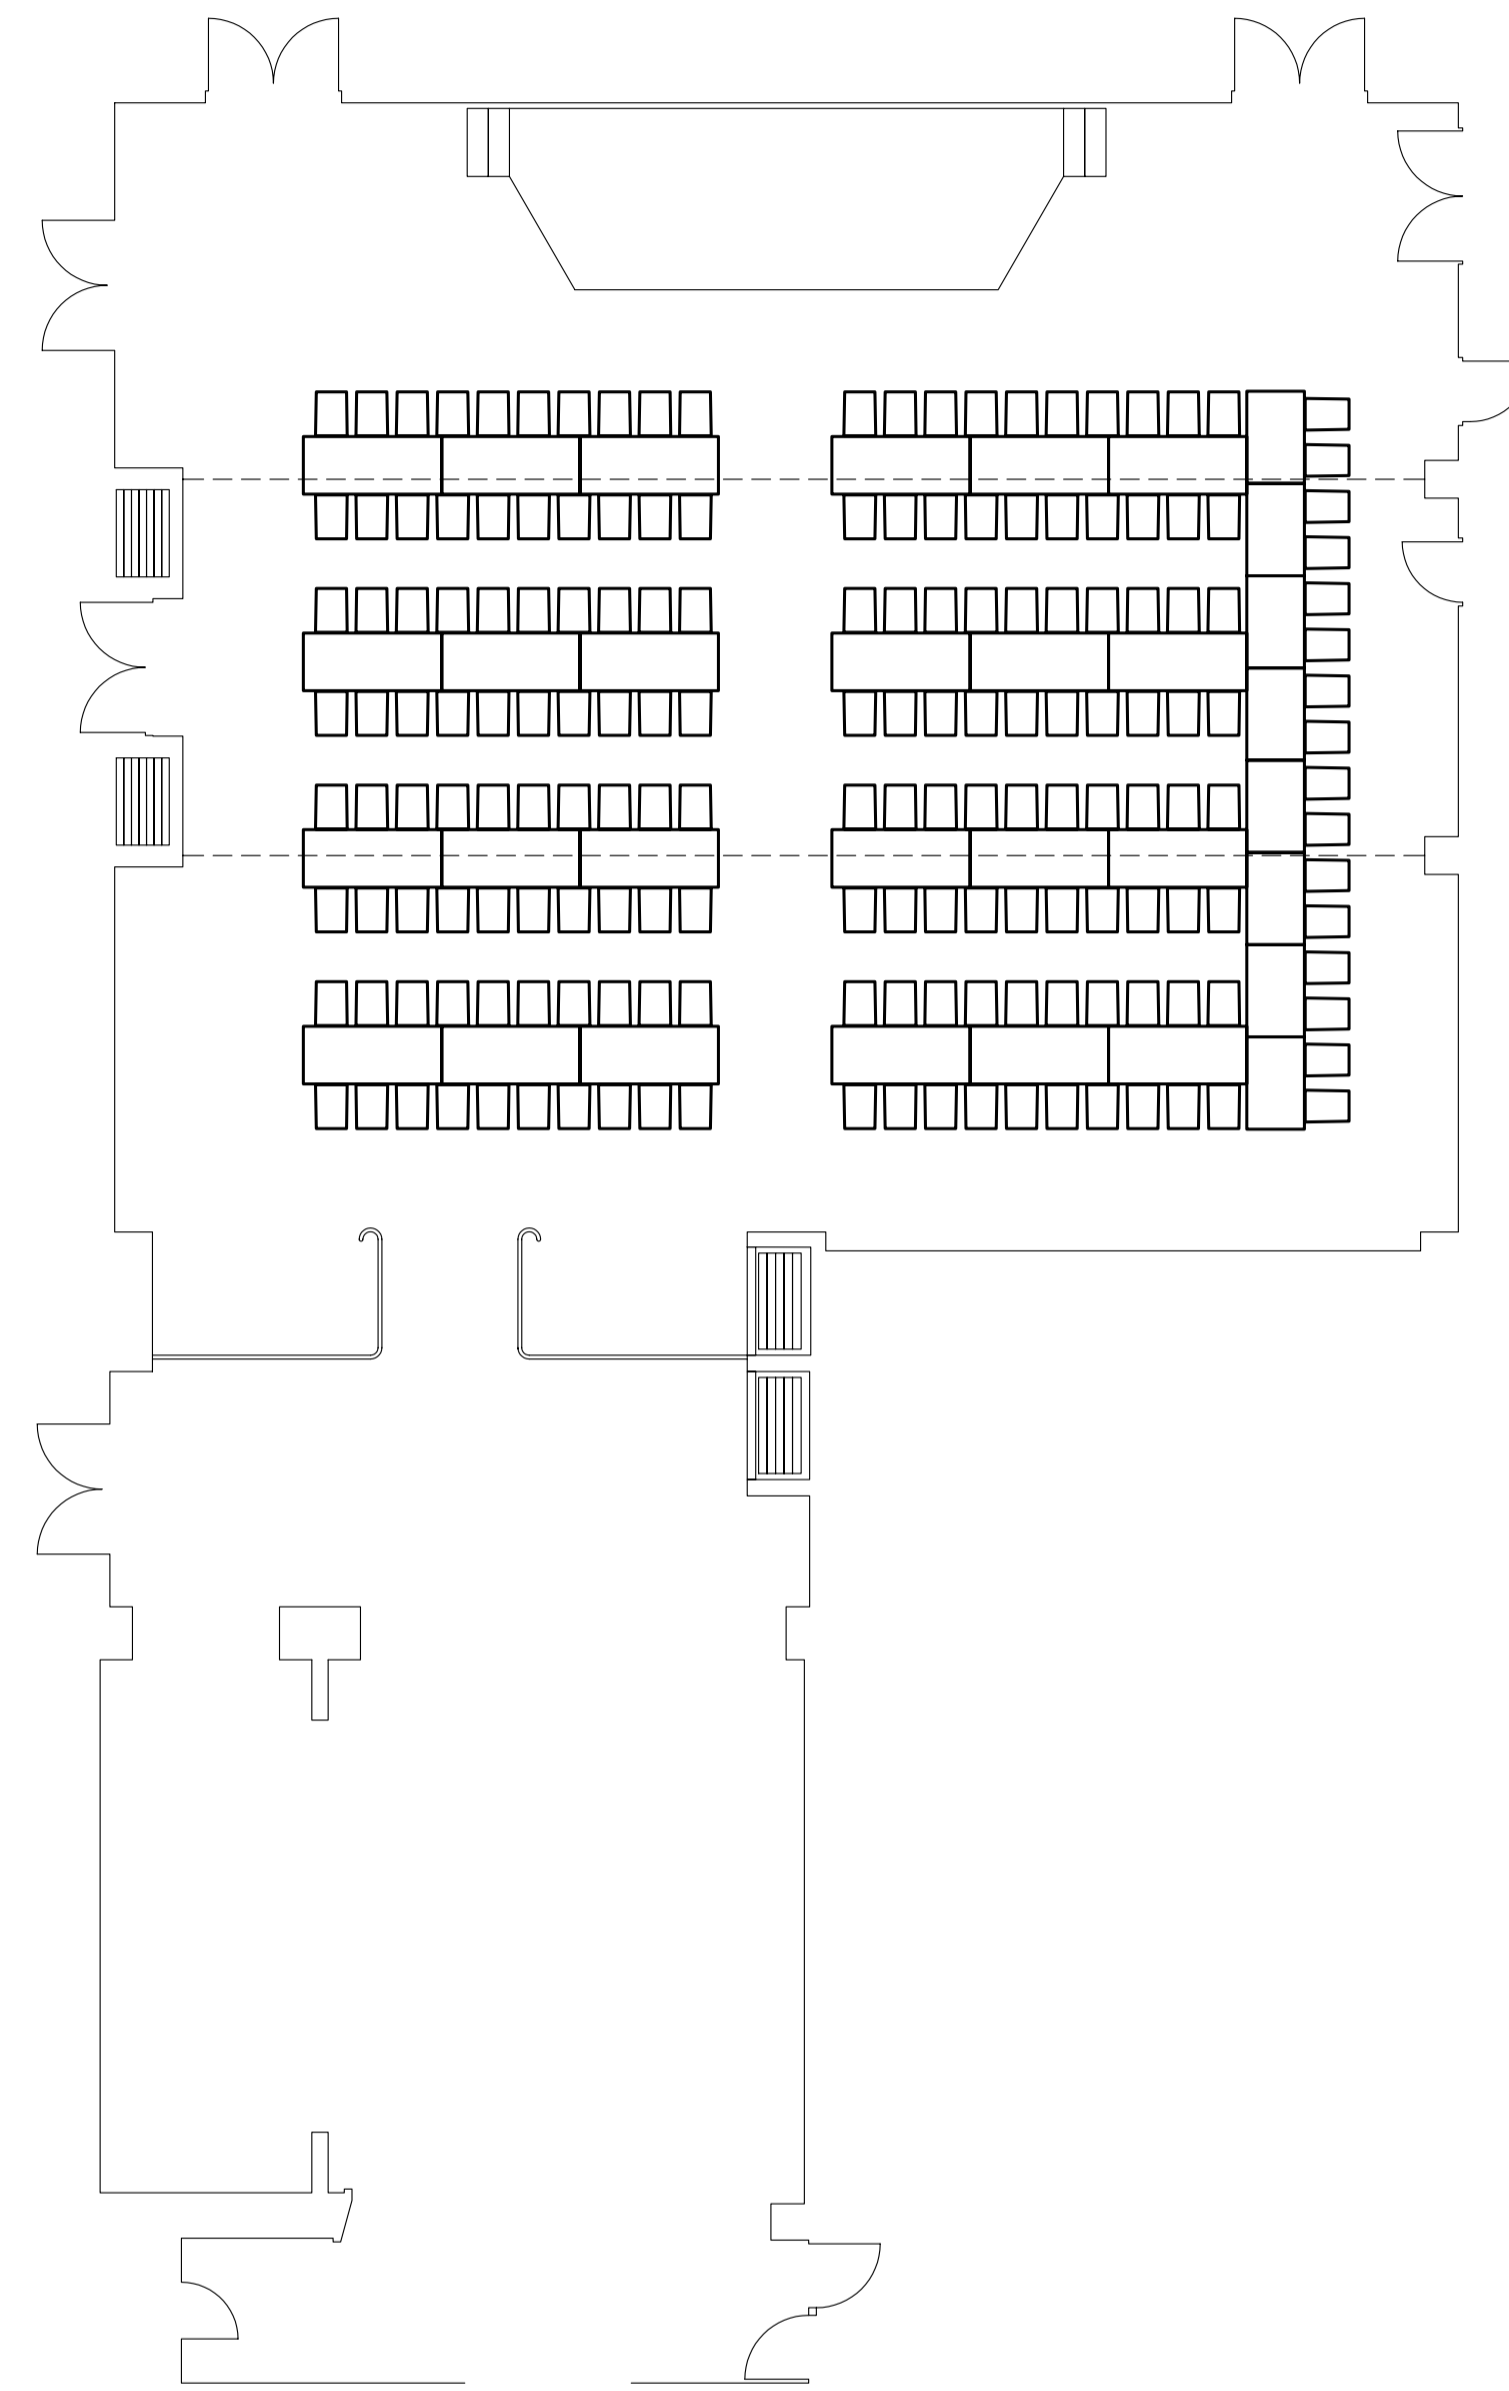

TOP TABLE & SPRIGS LAYOUT

Qty	Model	Description
176	CAPACITY:	CHAIR
08	S.13	1220x762mm TABLE
24	S.15	1830x762mm TABLE

TITLE: MUCKROSS HOUSE HOTEL
MCLAUGHLINS

DRG. REF. No: 5172.02A

DRAWN BY: BHH DATE: 02/12/04

SCALE: 1:100 @A1 SHEET No: 1 No. OF SHEETS: 1