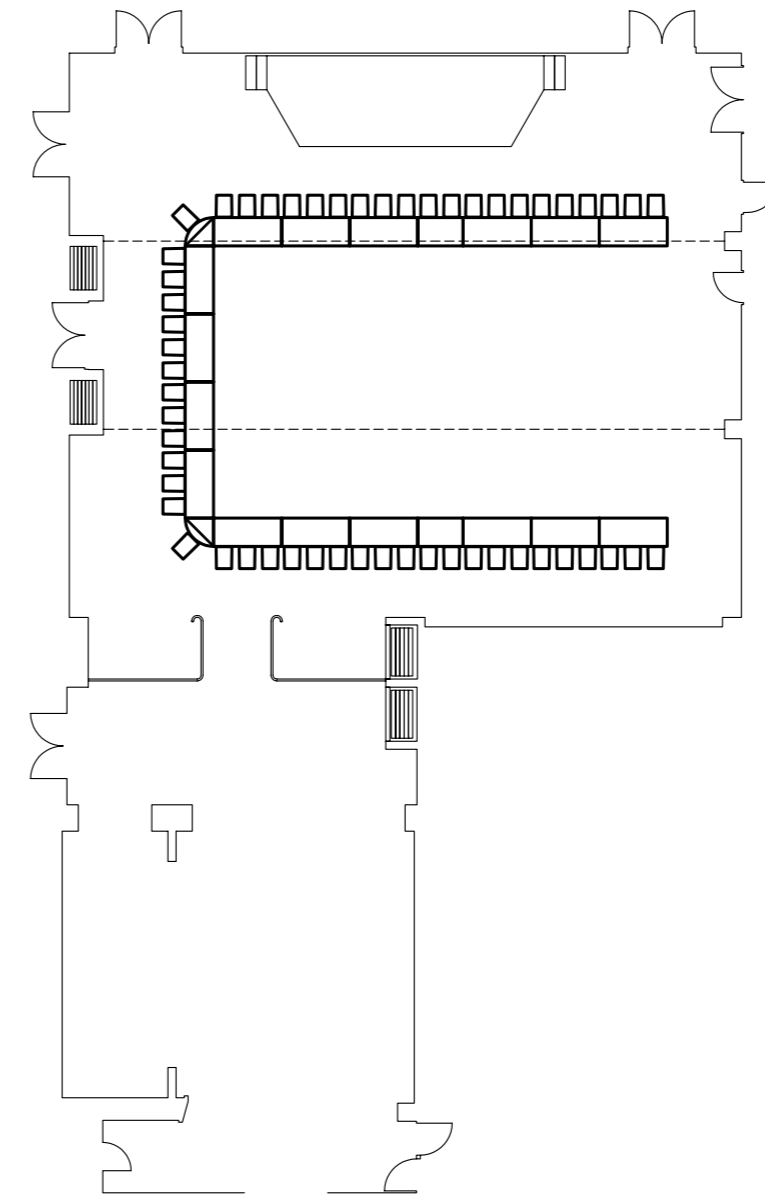

U-SHAPE TABLE LAYOUT

Qty	Model	Description
54	CAPACITY:	CHAIR
02	SYS.9	1200x750mm TABLE
16	SYS.11	1800x750mm TABLE
02	SYS.Q75	750mm 1/4 CORNER