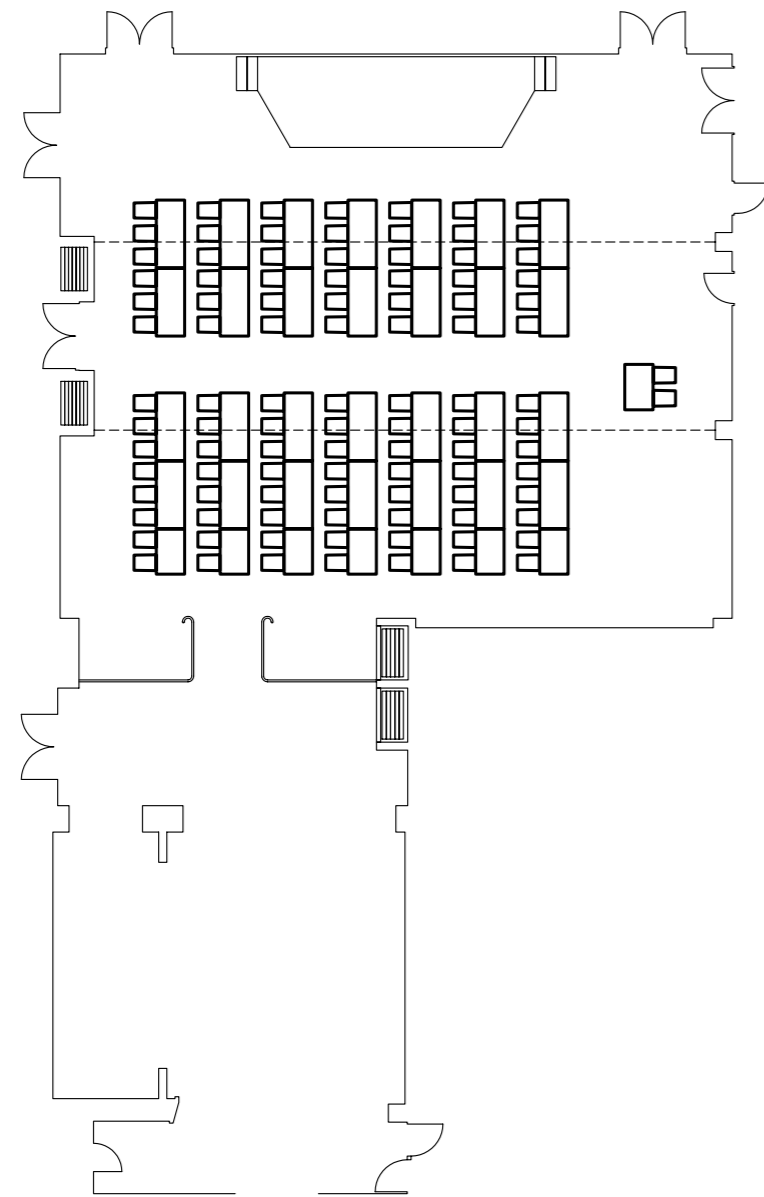

CLASSROOM LAYOUT

Qty	Model	Description
100	CAPACITY:	CHAIR
08	SYS.9	1200x750mm TABLE
28	SYS.11	1800x750mm TABLE