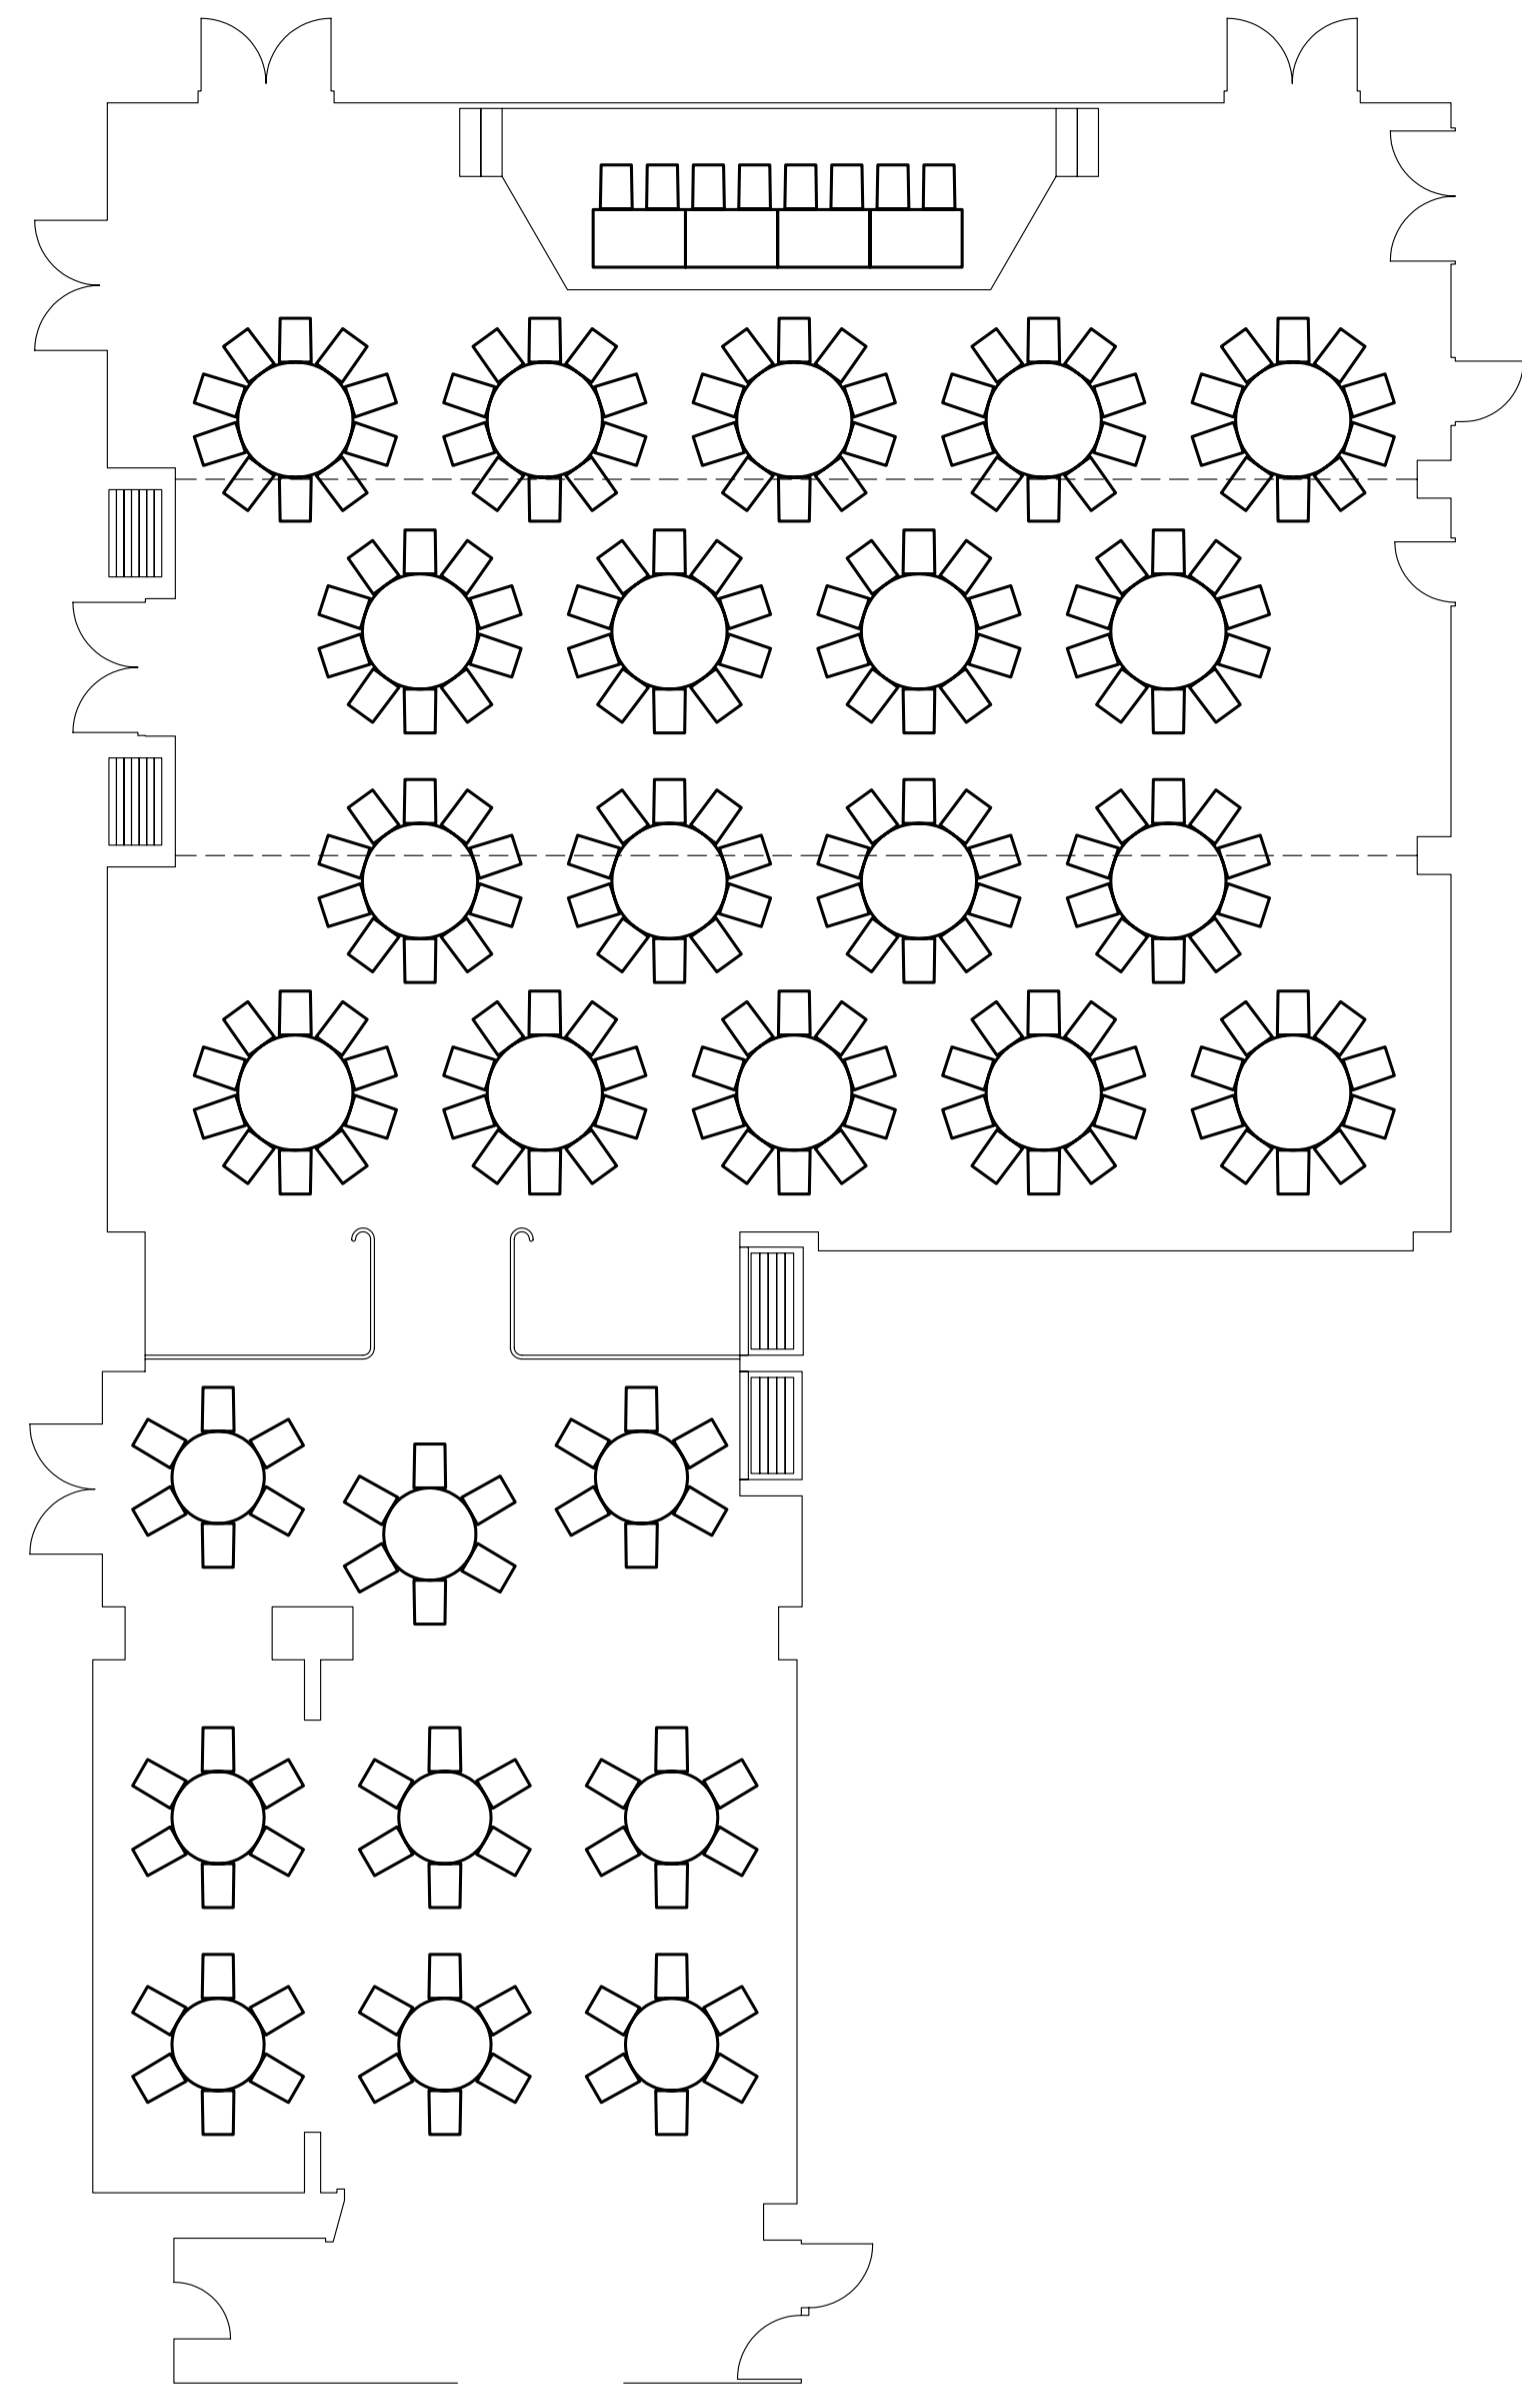

BANQUET LAYOUT

Qty	Model	Description
234	CAPACITY:	CHAIR
18	S.3	Ø1525mm ROUND
09	S.2	Ø1220mm ROUND